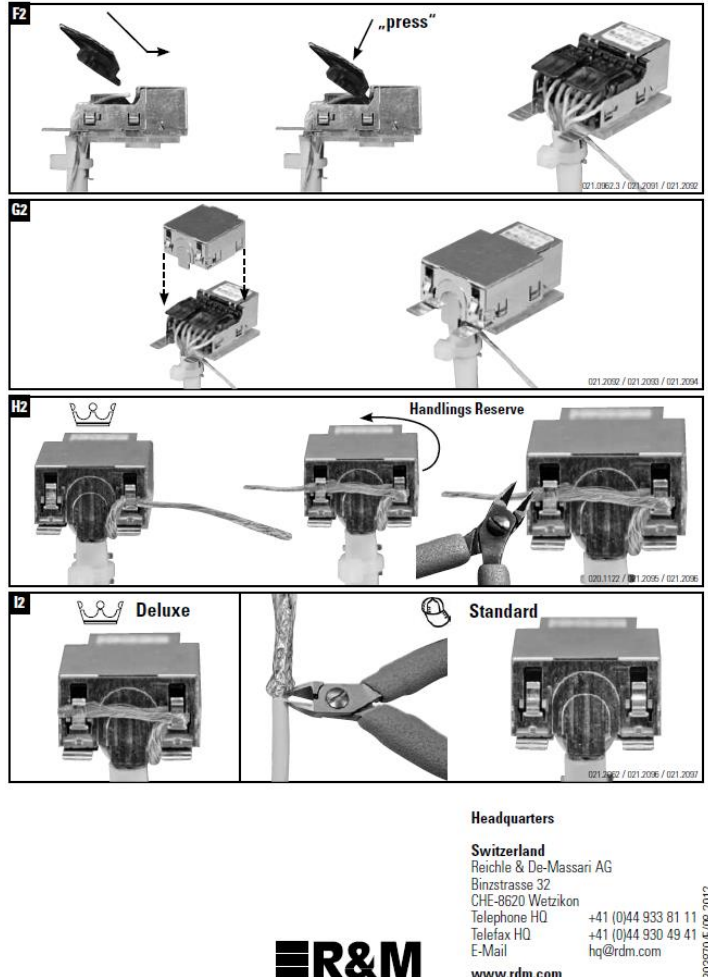

Headquarters

Switzerland
Reichle & De-Massari AG
Binzstrasse 32
CHE-8620 Wetzikon
Telephone HQ
Telefax HQ
E-Mail

+41 (0)44 933 81 11
+41 (0)44 930 49 41
hq@rdm.com

www.rdm.com