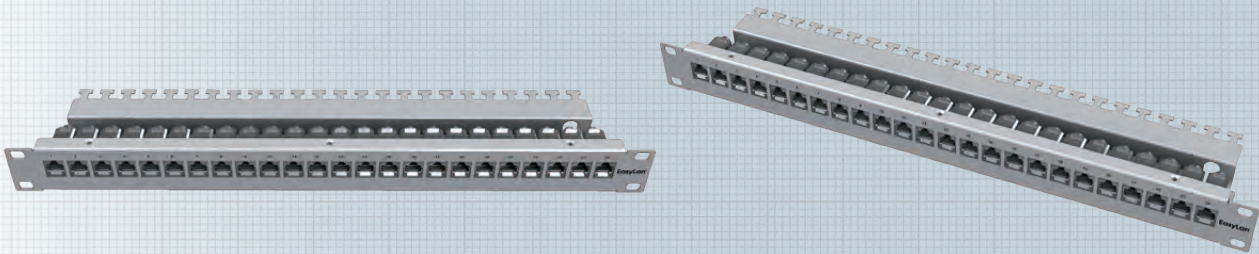

# preLink® / fixLink® Panel 19" 1U for 24 Keystone modules

Distribution panel 19" 1U accepts up to 24 preLink® / fixLink® RJ45 Keystone modules.

Product not delivered with installation materials or earthing wire.

#### Properties:

Installation dimension	19" 1U depth 155 mm
Front side standard cut-out	24 modules
Back side	cable clamps
Housing material	steel plate, varnished, RAL 7035
Cable fastening	via cable ties
Materials	meet or exceed RoHS 2002/95/EG

#### Environmental requirements:

Connection class	IP20
Temperature range	-40°C – +70°C
Applications	Installation in distribution rack
Packaging unit	1 pc. per box